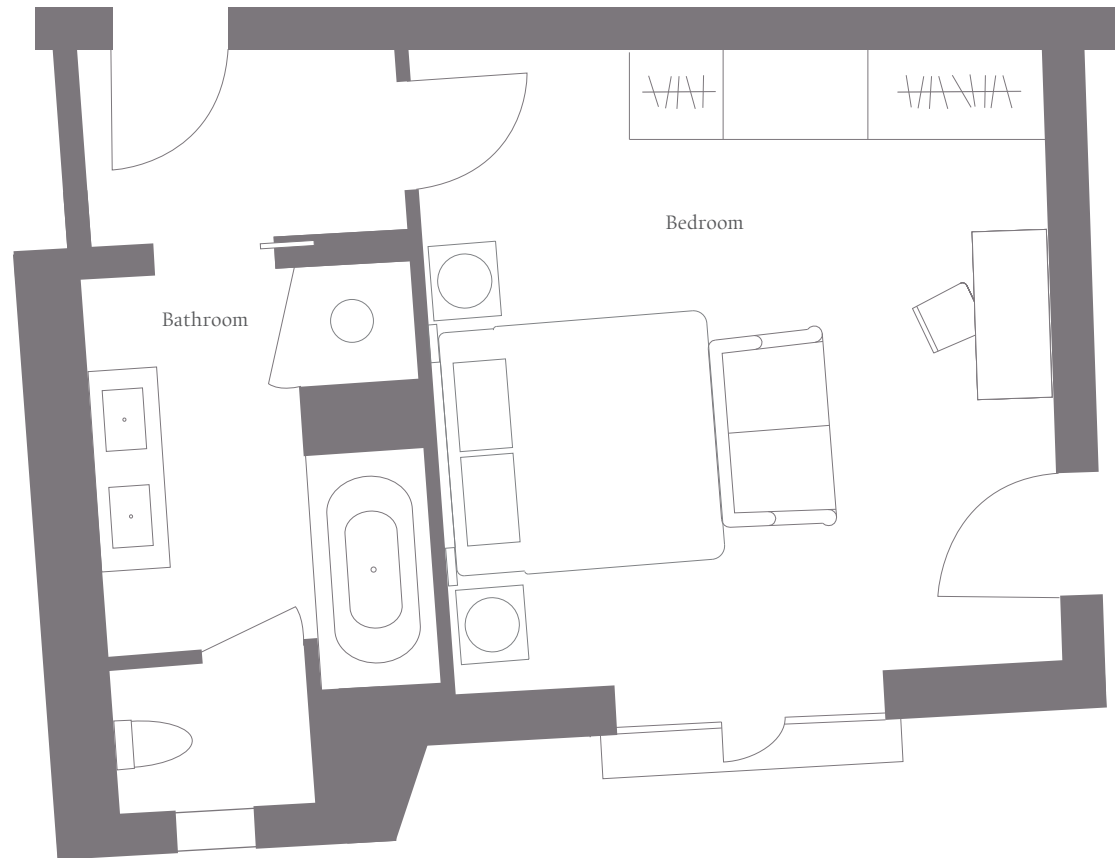

THE DORCHESTER

Deluxe Park View Room

39m² / 419ft²

Views of Hyde Park